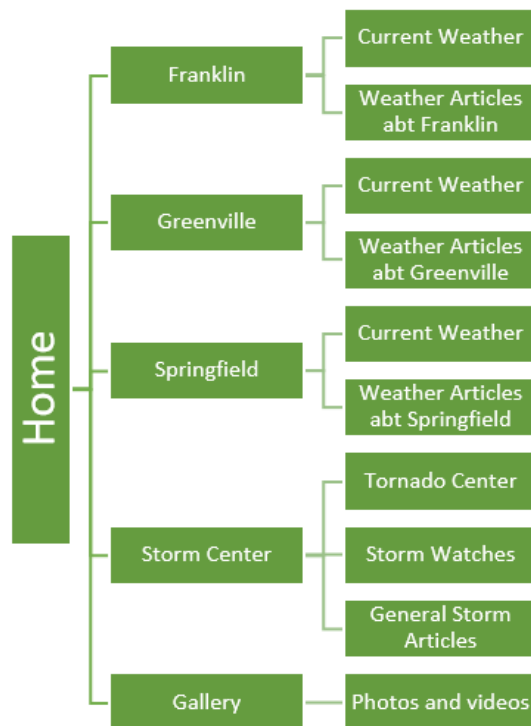

Website Planning Document

Author: Audrey Spjut

Weather or Not

Site Purpose

To provide current weather information and general weather information

Target Audience

Franklin, Springfield, and Greenville inhabitants interested in the current weather and general weather updates.

Random internet users who happen across the page through searches or other links.

Other weather websites that may use articles from the website as sources.

Site Map

Color Scheme (Tetrad)

Dominant/Background color: #4ACD91

Wireframe Sketches

LOGO

[Home](#) [Franklin](#) [Greenville](#) [Springfield](#) [Storm Center](#) [Gallery](#)

Lg
View

City Name

[7 Day Forecast](#) [10 Day Forecast](#) [15 Day Forecast](#)

Visual
Image of
Weather